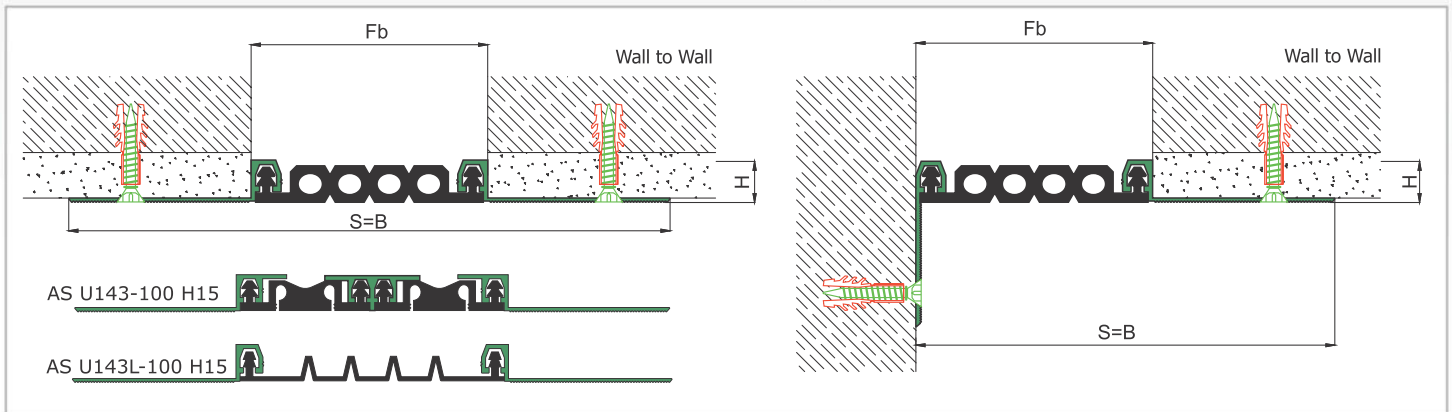

AS U143 surface mounted profile can easily be installed by means of screws to all types of wall & ceiling. Push-down elastomeric gasket can be changed without demounting the profile. Smooth type gasket is available for some dimensions but with less movement capability compared to grooved type. Profile is designed quite wide compared to AS U120, AS U122 and AS AS U145 models and is ideal for the walls with damaged corners. Profiles up to 80 mm gap are manufactured with single gasket while the wider ones are with double gaskets joined with a connector profile. For some gaps, profile is able to be applied with floor type AS U243 and this dual application brings in a decorative aspect.

* Visuals are representative and the profile configuration may differ depending on the characteristics requested.

GASKET COLORS **BLACK** GREY **BEIGE** Custom Colors available.

LOCATION	MODEL	GAP (Fb) mm	HEIGHT (H) MM	OVERALL WIDTH (B) mm	VISIBLE WIDTH (S) mm	MOVEMENT (W) mm	LOAD CAPACITY	STANDARD LENGTH (mt)
Wall to Wall	AS U143-030	30	15	150	150	± 5	N/A	3
	AS U143-050	50	15	170	170	± 7	N/A	3
	AS U143-080	80	15	200	200	± 10	N/A	3
	AS U143-100	100	15	220	220	± 14	N/A	3
	AS U143 L-050	50	15	170	170	+16 / -8	N/A	3
	AS U143 L-080	80	15	200	200	± 20	N/A	3
	AS U143 L-100	100	15	220	220	+30 / -20	N/A	3

Note: Please ask for different sizes

AS U143L 100
H15V

AS U143L 100
H15KV

Profil No Profile Number	AS U143L 100	AS U143L 100K
Fb (mm)	100	100
H (mm) yaklaşık approx.	15	15
W± (mm) yaklaşık approx.	+30/-20	+30/-20
Renk Color	Alüminyum: Natürel, Fitiller: Siyah, gri, diğer Aluminum: Natural, Inserts: Black, grey, others	
Malzeme Material	Alüminyum, TPE Termoplastik Elastomer Aluminum, TPE Thermoplastic Elastomer	
Standart Uzunluk Standard Length	3	