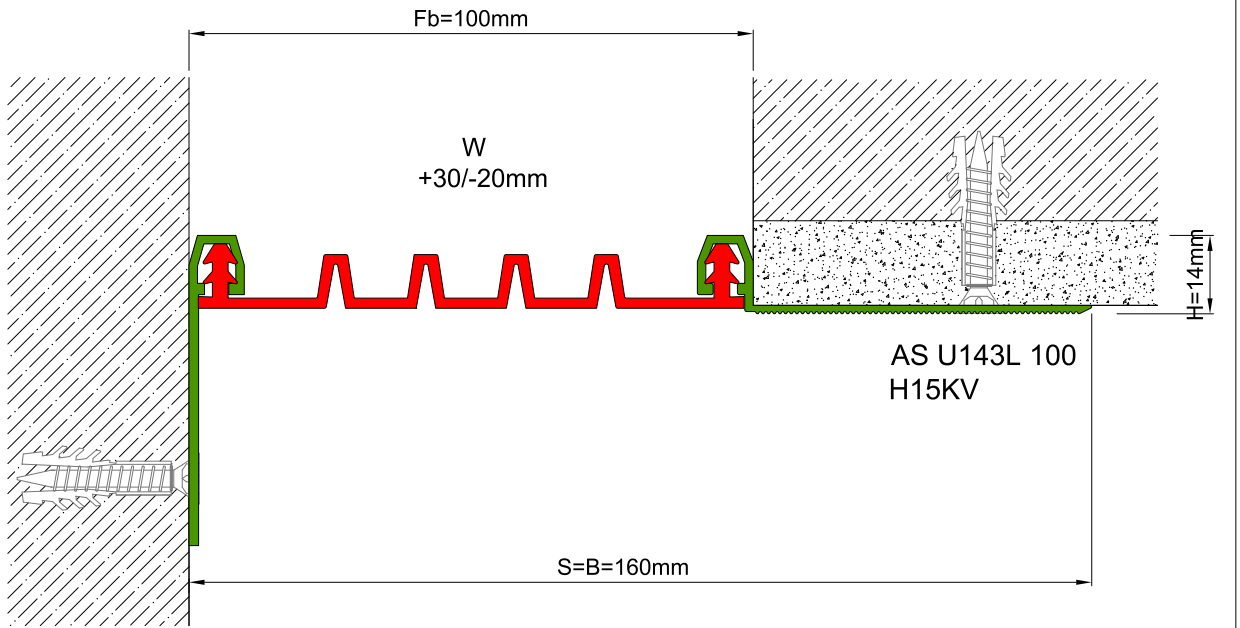

AS U143 surface mounted profile can easily be installed by means of screws to all types of wall & ceiling. Push-down elastomeric gasket can be changed without demounting the profile. Smooth type gasket is available for some dimensions but with less movement capability compared to grooved type. Profile is designed quite wide compared to AS U120, AS U122 and AS AS U145 models and is ideal for the walls with damaged corners. Profiles up to 80 mm gap are manufactured with single gasket while the wider ones are with double gaskets joined with a connector profile. For some gaps, profile is able to be applied with floor type AS U243 and this dual application brings in a decorative aspect.

* Visuals are representative and the profile configuration may differ depending on the characteristics requested.

GASKET COLORS **BLACK** GREY **BEIGE** Custom Colors available.

LOCATION	MODEL	GAP (Fb) mm	HEIGHT (H) MM	OVERALL WIDTH (B) mm	VISIBLE WIDTH (S) mm	MOVEMENT (W) mm	LOAD CAPACITY	STANDARD LENGTH (mt)
Wall to Wall	AS U143-030	30	15	150	150	± 5	N/A	3
	AS U143-050	50	15	170	170	± 7	N/A	3
	AS U143-080	80	15	200	200	± 10	N/A	3
	AS U143-100	100	15	220	220	± 14	N/A	3
	AS U143 L-050	50	15	170	170	+16 / -8	N/A	3
	AS U143 L-080	80	15	200	200	± 20	N/A	3
	AS U143 L-100	100	15	220	220	+30 / -20	N/A	3

Note: Please ask for different sizes

AS U143L 100
H15V

AS U143L 100
H15KV

Profil No Profile Number	AS U143L 100	AS U143L 100K
Fb (mm)	100	100
H (mm) yaklaşık approx.	15	15
W± (mm) yaklaşık approx.	+30/-20	+30/-20
Renk Color	Alüminyum: Natürel, Fitiller: Siyah, gri, diğer Aluminum: Natural, Inserts: Black, grey, others	
Malzeme Material	Alüminyum, TPE Termoplastik Elastomer Aluminum, TPE Thermoplastic Elastomer	
Standart Uzunluk Standard Length	3	