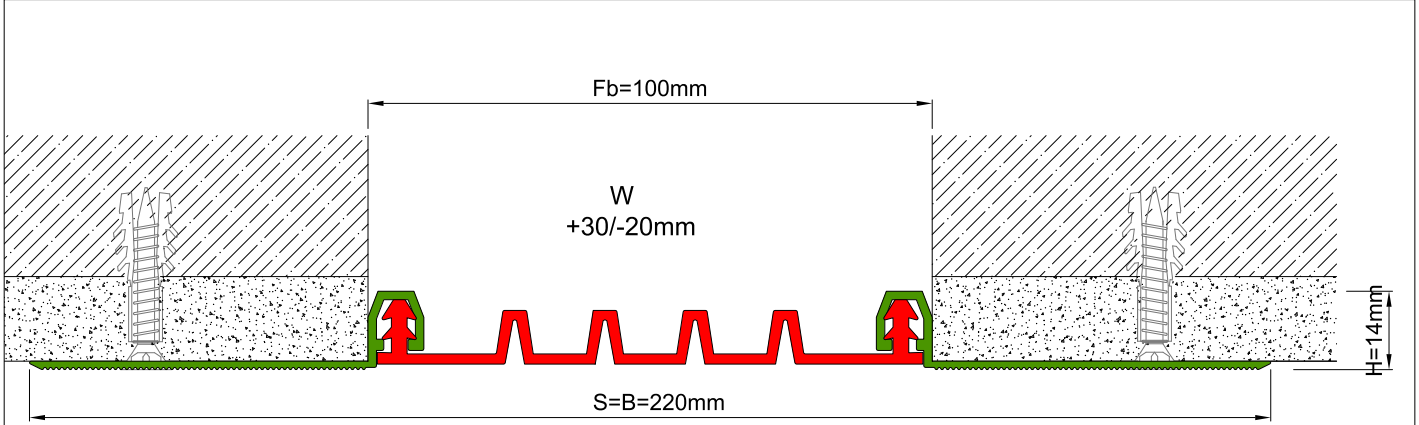

AS U143L 100
H15V