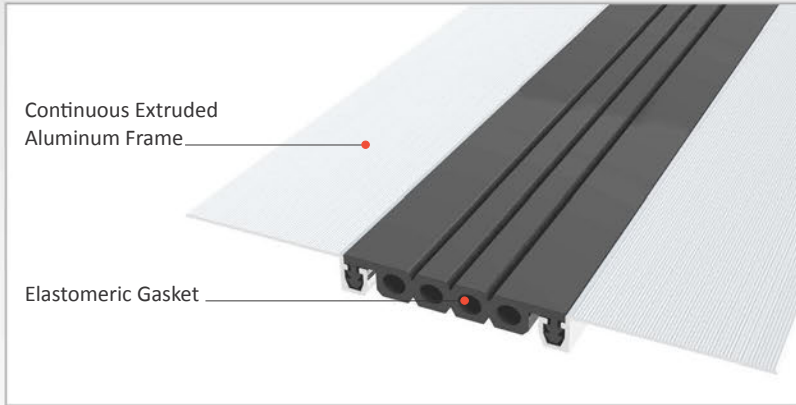

AS U143 surface mounted profile can easily be installed by means of screws to all types of wall & ceiling. Push-down elastomeric gasket can be changed without demounting the profile. Smooth type gasket is available for some dimensions but with less movement capability compared to grooved type. Profile is designed quite wide compared to AS U120, AS U122 and AS AS U145 models and is ideal for the walls with damaged corners. Profiles up to 80 mm gap are manufactured with single gasket while the wider ones are with double gaskets joined with a connector profile. For some gaps, profile is able to be applied with floor type AS U243 and this dual application brings in a decorative aspect.

- Application Areas** : Indoor / Wall & Ceiling
- Ideal for** : Shopping Malls, Airports, Residences, Hospitals, Hotels, Commercial & Public Buildings etc.
- Material** : Mill Finish Aluminum (Anodizing optional), TPE Gasket
- Aluminum Alloy** : 6063 AA-USA / EN AW 6063
- Optional Supplies** : Fire Barrier, Waterproof EPDM membrane

* Visuals are representative and the profile configuration may differ depending on the characteristics requested.

GASKET COLORS **BLACK** GREY **BEIGE** Custom Colors available.

LOCATION	MODEL	GAP (Fb) mm	HEIGHT (H) MM	OVERALL WIDTH (B) mm	VISIBLE WIDTH (S) mm	MOVEMENT (W) mm	LOAD CAPACITY	STANDARD LENGTH (mt)
Wall to Wall	AS U143-030	30	15	150	150	± 5	N/A	3
	AS U143-050	50	15	170	170	± 7	N/A	3
	AS U143-080	80	15	200	200	± 10	N/A	3
	AS U143-100	100	15	220	220	± 14	N/A	3
	AS U143 L-050	50	15	170	170	+16 / -8	N/A	3
	AS U143 L-080	80	15	200	200	± 20	N/A	3
	AS U143 L-100	100	15	220	220	+30 / -20	N/A	3